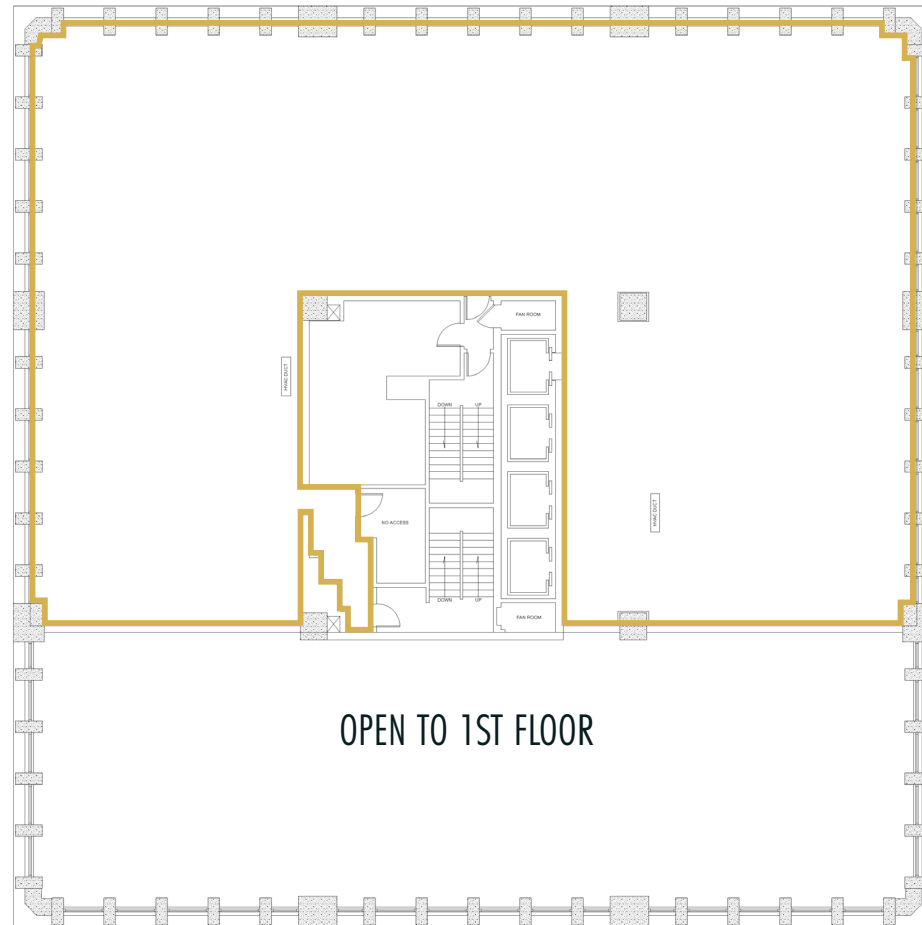

1st Floor (Retail)

1ST FLOOR • UP TO 2,570 RSF

M

Mezzanine Availability

MEZZANINE • 9,728 RSF

VIRTUAL TOUR ▶

4th Floor Availability • Spec Suites

M

9th Floor Availability

9TH FLOOR • 14,497 RSF

VIRTUAL TOUR ▶

10th Floor Availability

10TH FLOOR • 13,758 RSF

VIRTUAL TOUR ▶

M

12th Floor Availability

12TH FLOOR • 13,756 RSF