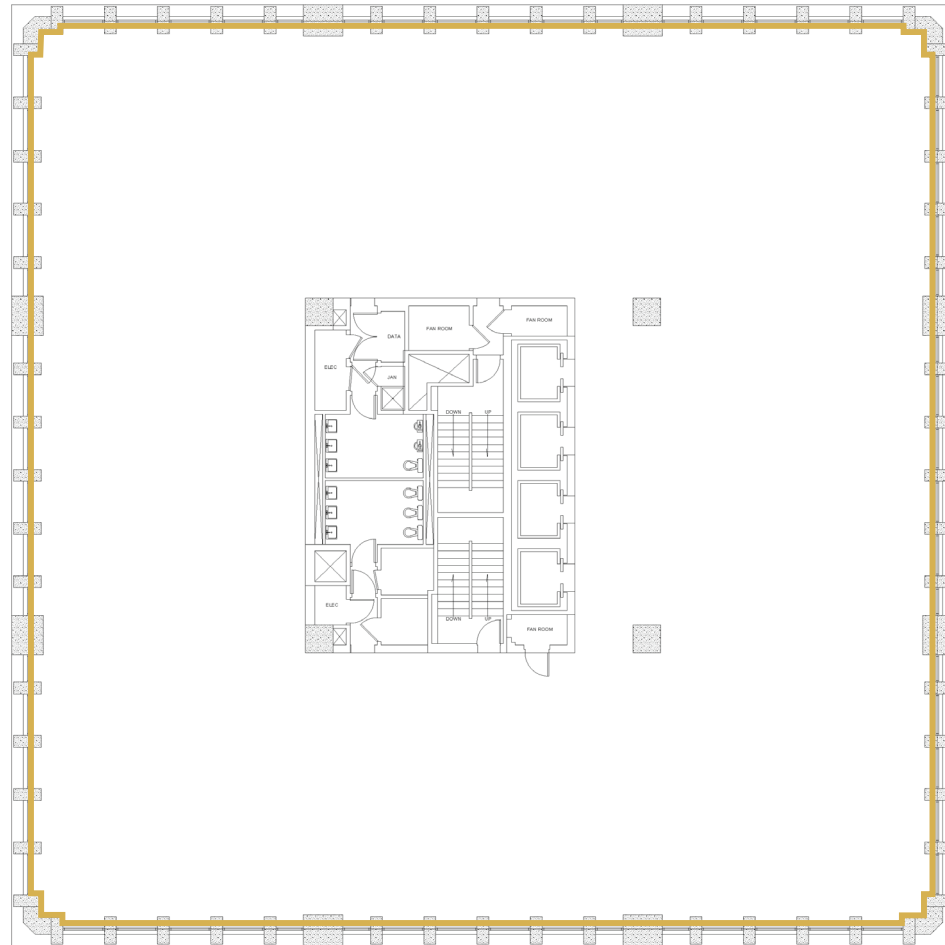

1st Floor (Retail)

1ST FLOOR • UP TO 2,570 RSF

M

Mezzanine Availability

MEZZANINE • 9,728 RSF

VIRTUAL TOUR ▶

4th Floor Availability • Spec Suites

M

9th Floor Availability

9TH FLOOR • 14,497 RSF

VIRTUAL TOUR ▶

10th Floor Availability

10TH FLOOR • 13,758 RSF

VIRTUAL TOUR ▶

M

12th Floor Availability

12TH FLOOR • 13,756 RSF