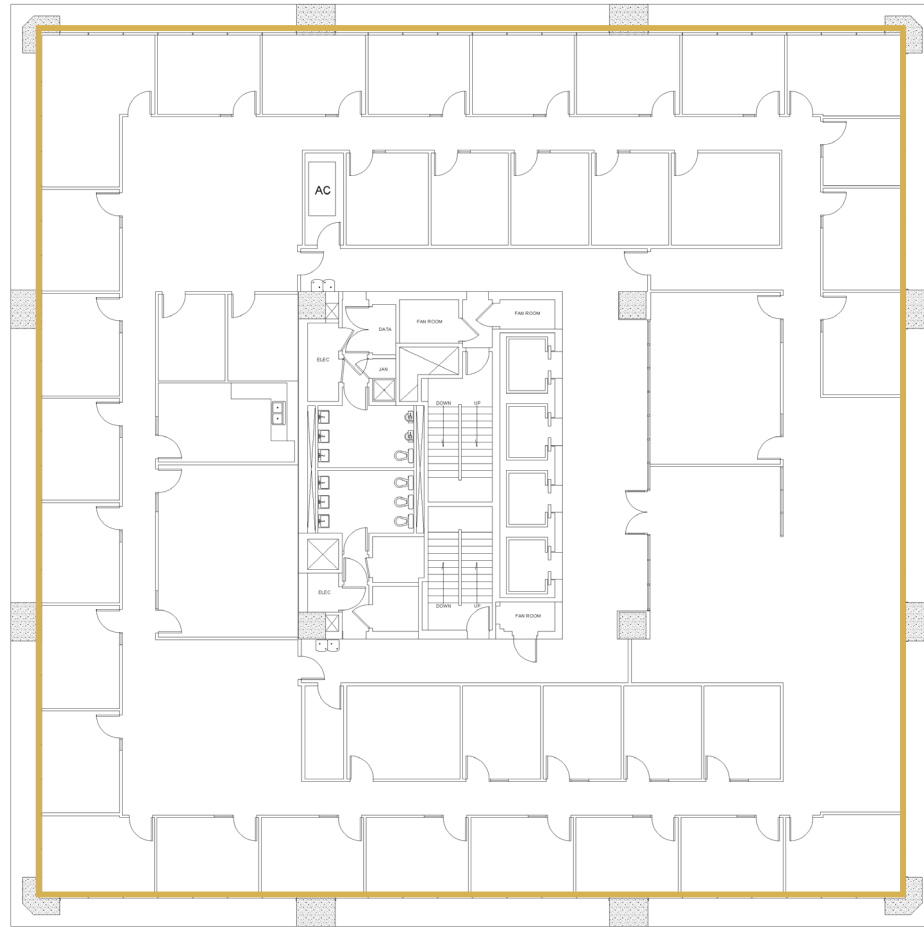

1st Floor (Retail)

1ST FLOOR • UP TO 2,570 RSF

M

Mezzanine Availability

MEZZANINE • 9,728 RSF

VIRTUAL TOUR ▶

4th Floor Availability • Spec Suites

M

9th Floor Availability

9TH FLOOR • 14,497 RSF

VIRTUAL TOUR ▶

10th Floor Availability

10TH FLOOR • 13,758 RSF

VIRTUAL TOUR ▶

M

12th Floor Availability

12TH FLOOR • 13,756 RSF